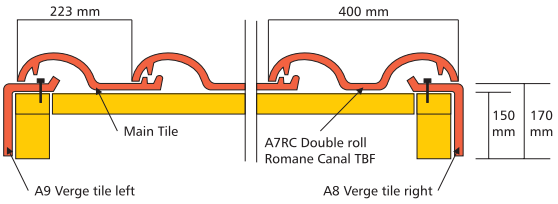

VERGES

*Note: Colour variation is an inherent characteristic of all kiln fired clay products. Colour shown on catalogue may vary from the actual product.