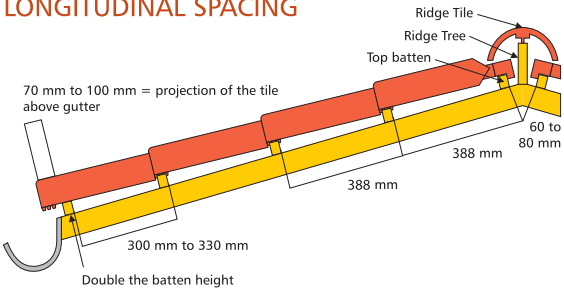

Romane Canal is considered today as the most successful terracotta tiles in the world.

MEDITERRANEAN TILE

TECHNICAL SPECIFICATIONS						
Dimension (mm)	Weight (kg)	Length Batten Gauge (mm)	Effective Width (mm)	Tile Per m ² (pcs)	Weight Per m ² (kg)	Minimum Pitch*
298 x 449	4	388 ± 2	223	11	44	19°

*Depending on location and wind speed

LONGITUDINAL SPACING

VERGES

*Note: Colour variation is an inherent characteristic of all kiln fired clay products. Colour shown on catalogue may vary from the actual product.