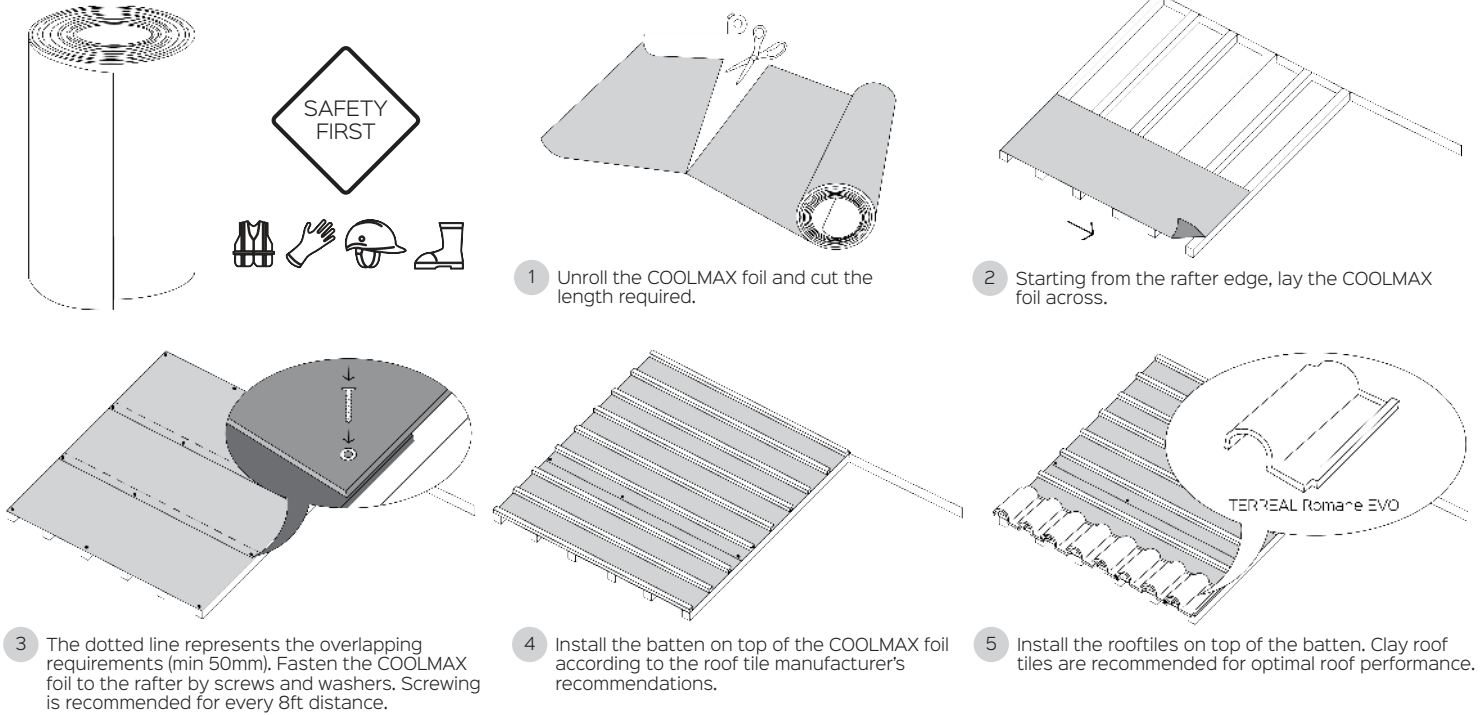

Energy Saving, Cost Saving
Reduces cost of energy consumption on thermal comfort such as air-conditioning.

Intallation Guide For Roof Tiles

Technical Specifications

Property	Units	CF2A-FR
Layer Description		Aluminum Foil/ Woven Fabric / Aluminum Foil
Nominal thickness	mm	+/- 0.15
Grammage	gsm	+/- 140
MS2095:2014 (SIRIM)		
Resistance to Dry Delamination	AS/NZS4201.1	Pass
Resistance to Wet Delamination	AS/NZS4201.2	Pass
Shrinkage – Machine Direction & Lateral Direction	AS/NZS4201.3	Pass
Tensile Strength - Machine Direction (AS/NZS1301.448s)	kN/m	<9.5 >7.5
Tensile Strength – Lateral Direction (AS/NZS1301.448s)	kN/m	<9.5 >7.5
Edge Tear Resistance - Machine Direction (TAPPIT470)	N	>200
Edge Tear Resistance - Lateral Direction (TAPPIT470)	N	>200
Vapour Barrier (ASTM E96, Procedure B-Wet Cup Test)	ug/N.s	Medium
Emittance (ASTM C1371)	e	0.02
Surface Flame Spread (BS 476:Part 7)		Class 1
Fire Propagation Test (BS 476:Part 6)		Class 0