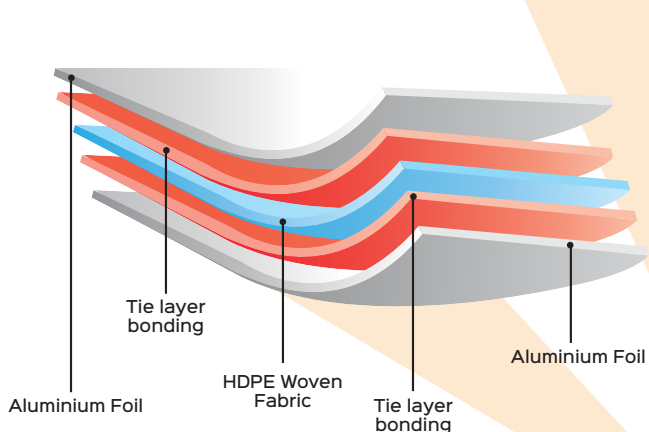

COOLMAX

THERMAL REFLECTIVE INSULATION

TERREAL COOLMAX™

MS AWA K750 - CF2A FR

The CoolMax MS AWA K750 (Product Code: CF2A FR), consists of 5 layers laminate made up of double sided aluminium foil, bonded to reinforce high density polyethylene woven fabric by special fire retardant material (MS WA K750).

Structure of Insulation

Key Benefits

Excellent Thermal Performance
Reflects up to 97% radiation heat.

3 In 1 Protection
Provides a protective insulation barrier, radiant barrier and water resistant membrane.

Energy Saving, Cost Saving
Reduces cost of energy consumption on thermal comfort such as air-conditioning.

Intallation Guide For Roof Tiles

Technical Specifications

Property	Units	CF2A-FR
Layer Description		Aluminum Foil/ Woven Fabric / Aluminum Foil
Nominal thickness	mm	+/- 0.15
Grammage	gsm	+/- 140
MS2095:2014 (SIRIM)		
Resistance to Dry Delamination	AS/NZS4201.1	Pass
Resistance to Wet Delamination	AS/NZS4201.2	Pass
Shrinkage – Machine Direction & Lateral Direction	AS/NZS4201.3	Pass
Tensile Strength - Machine Direction (AS/NZS1301.448s)	kN/m	<9.5 >7.5
Tensile Strength – Lateral Direction (AS/NZS1301.448s)	kN/m	<9.5 >7.5
Edge Tear Resistance - Machine Direction (TAPPIT470)	N	>200
Edge Tear Resistance - Lateral Direction (TAPPIT470)	N	>200
Vapour Barrier (ASTM E96, Procedure B-Wet Cup Test)	ug/N.s	Medium
Emittance (ASTM C1371)	e	0.02
Surface Flame Spread (BS 476:Part 7)		Class 1
Fire Propagation Test (BS 476:Part 6)		Class 0